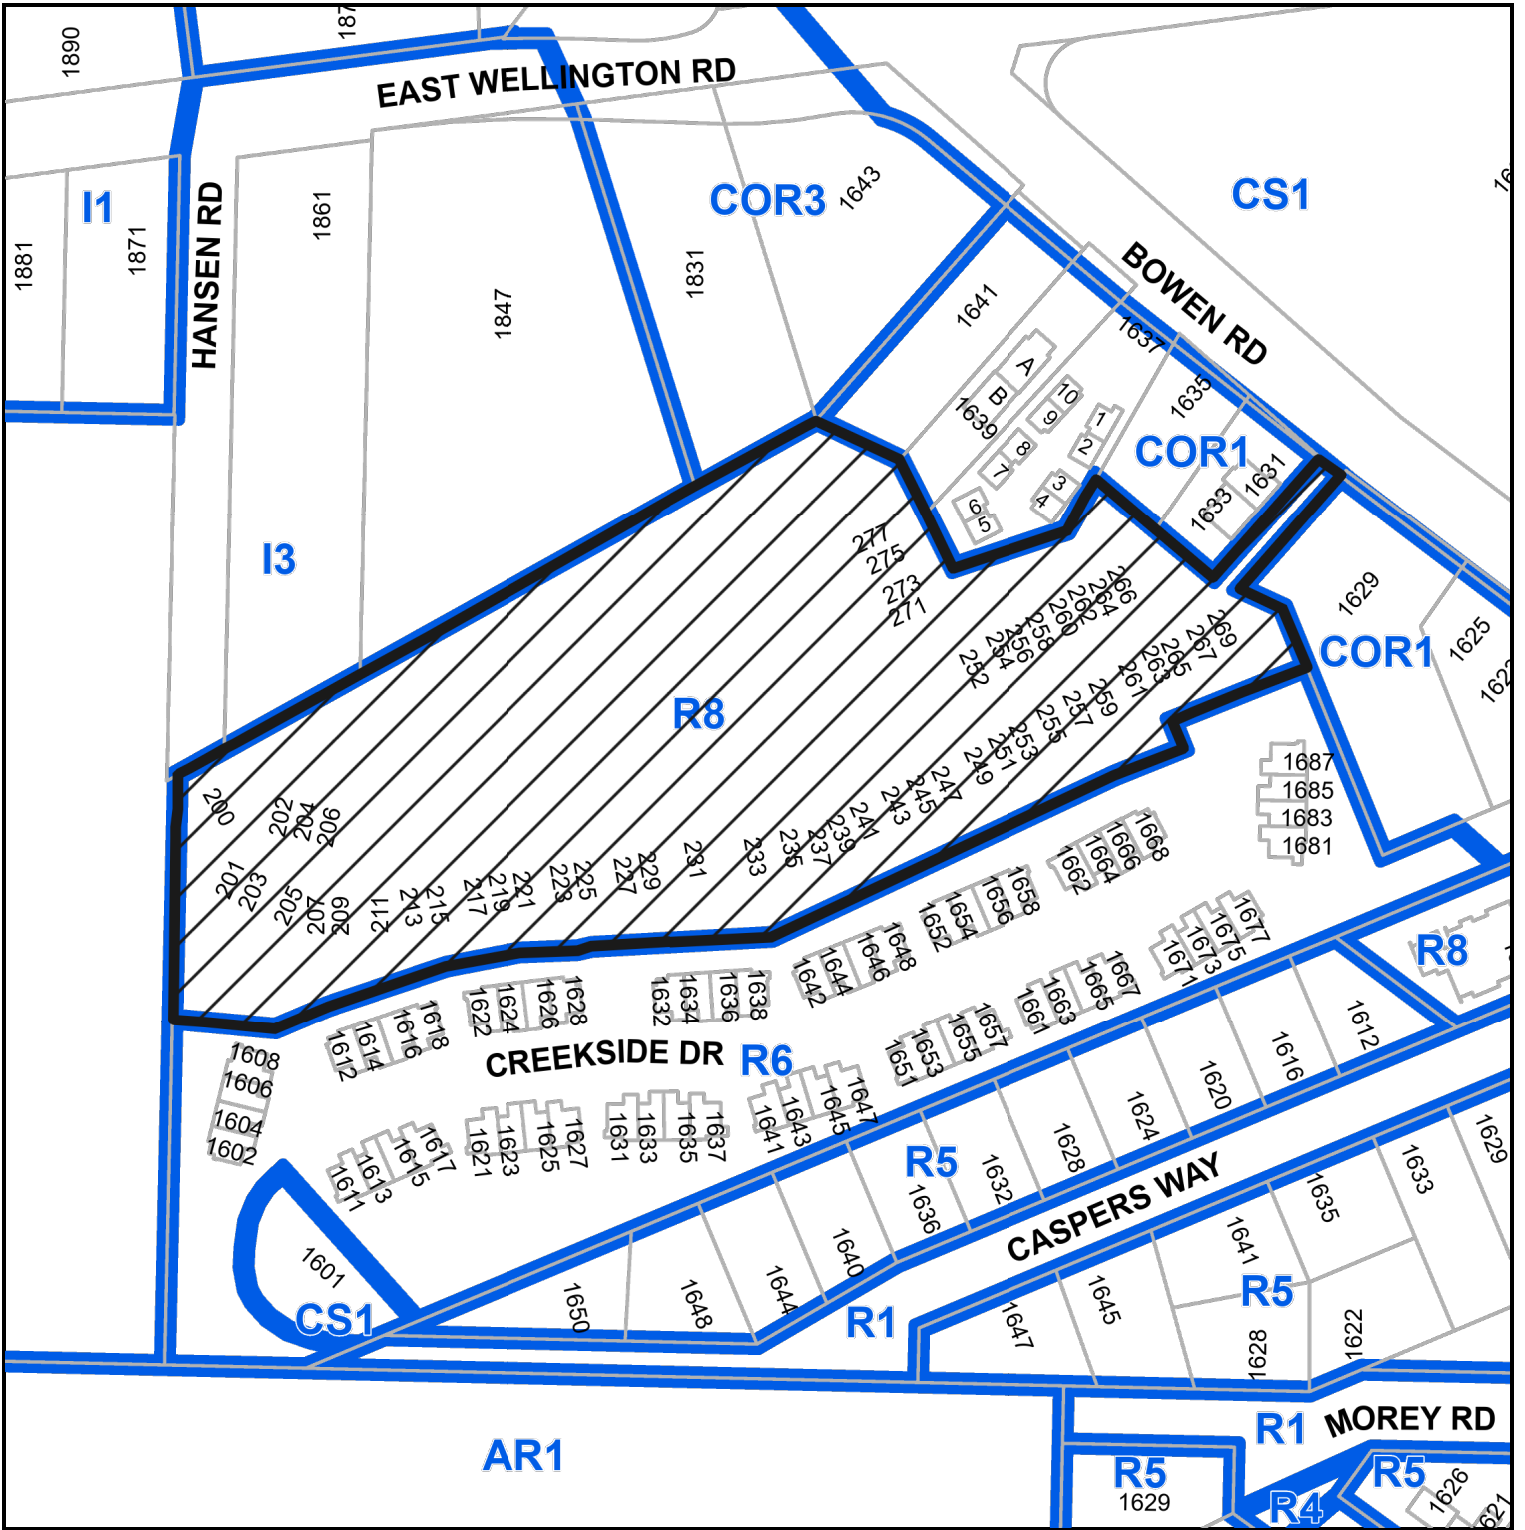

# SUBJECT PROPERTY MAP

200 HANSEN ROAD